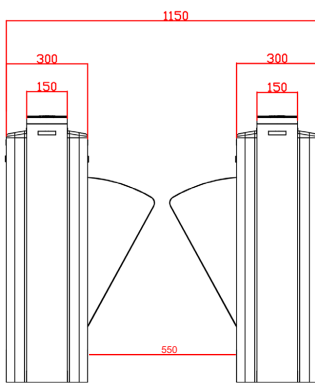

Technical Specification

Dimension	1200*300*980mm
Integration	Face, Finger, Card, PIN & QR
Housing Material	SS304, Tempered Glass, Acrylic
Passage Width	550mm
Mechanism	24V DC Brushless Motor
Protection Level	IP52
Traffic Direction	Bi-Directional
Flow Rate	30-40 People/min
Infrared Sensor	3 Pairs
Power Consumption	40-70W
Power Supply	220V±10% 50Hz
Operating Temperature	-15°C to +70°C
Operating Humidity	0%~95% No Condensation

Dimension Drawing

Head Office : D-162, Okhla Industrial Area Phase I,
New Delhi, 110020.

Global Presence: Dubai, Saudi Arabia, Nigeria

Phone : +91-95999-53923

Sales : sales@timewatchindia.com

Support : helpdesk@timewatchindia.com

Disclaimer : All pictures shown are for illustration purposes only. The actual product and color may vary due to product enhancement. The brief specification is mentioned and may change without prior notice. Please consult us before placing any order.