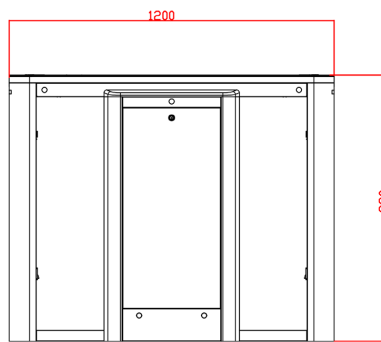

Technical Specification

Dimension	1200*300*980mm
Integration	Face, Finger, Card, PIN & QR
Housing Material	SS304, Tempered Glass, Acrylic
Passage Width	550mm
Mechanism	24V DC Brushless Motor
Protection Level	IP52
Traffic Direction	Bi-Directional
Flow Rate	30-40 People/min
Infrared Sensor	3 Pairs
Power Consumption	40-70W
Power Supply	220V±10% 50Hz
Operating Temperature	-15°C to +70°C
Operating Humidity	0%~95% No Condensation

Dimension Drawing

Head Office : D-162, Okhla Industrial Area Phase I,
New Delhi, 110020.

Global Presence: Dubai, Saudi Arabia, Nigeria

Phone : +91-95999-53923

Sales : sales@timewatchindia.com

Support : helpdesk@timewatchindia.com

Disclaimer : All pictures shown are for illustration purposes only. The actual product and color may vary due to product enhancement. The brief specification is mentioned and may change without prior notice. Please consult us before placing any order.