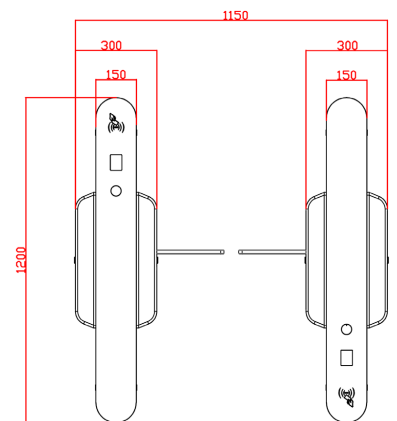

Technical Specification

Dimension	1200*300*980mm
Integration	Face, Finger, Card, PIN & QR
Housing Material	SS304, Tempered Glass, Acrylic
Passage Width	550mm
Mechanism	24V DC Brushless Motor
Protection Level	IP52
Traffic Direction	Bi-Directional
Flow Rate	30-40 People/min
Infrared Sensor	3 Pairs
Power Consumption	40-70W
Power Supply	220V±10% 50Hz
Operating Temperature	-15°C to +70°C
Operating Humidity	0%~95% No Condensation

Dimension Drawing

Head Office : D-162, Okhla Industrial Area Phase I,
New Delhi, 110020.

Global Presence: Dubai, Saudi Arabia, Nigeria

Phone : +91-95999-53923

Sales : sales@timewatchindia.com

Support : helpdesk@timewatchindia.com

Disclaimer : All pictures shown are for illustration purposes only. The actual product and color may vary due to product enhancement. The brief specification is mentioned and may change without prior notice. Please consult us before placing any order.