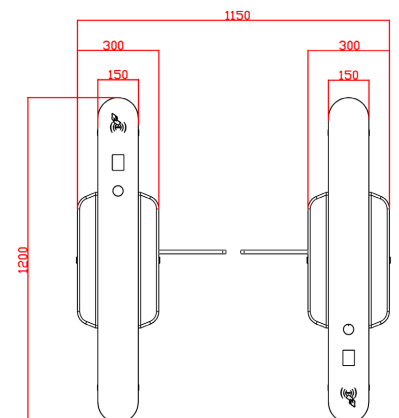

Technical Specification

Dimension	1200*300*980mm
Integration	Face, Finger, Card, PIN & QR
Housing Material	SUS201, Tempered Glass, Acrylic
Passage Width	550mm
Mechanism	24V DC Brushless Motor
Protection Level	IP52
Traffic Direction	Bi-Directional
Flow Rate	30-40 People/min
Infrared Sensor	3 Pairs
Power Consumption	40-70W
Power Supply	220V±10% 50Hz
Operating Temperature	-15°C to +70°C
Operating Humidity	0%~95% No Condensation

Dimension Drawing

Head Office : D-162, Okhla Industrial Area Phase I,
New Delhi, 110020.

Global Presence: Dubai, Saudi Arabia, Nigeria

Phone : +91-95999-53923

Sales : sales@timewatchindia.com

Support : helpdesk@timewatchindia.com

Disclaimer : All pictures shown are for illustration purposes only. The actual product and color may vary due to product enhancement. The brief specification is mentioned and may change without prior notice. Please consult us before placing any order.