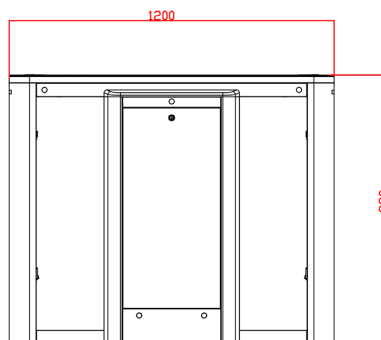

Technical Specification

Dimension	1200*300*980mm
Integration	Face, Finger, Card, PIN & QR
Housing Material	SUS201, Tempered Glass, Acrylic
Passage Width	550mm
Mechanism	24V DC Brushless Motor
Protection Level	IP52
Traffic Direction	Bi-Directional
Flow Rate	30-40 People/min
Infrared Sensor	3 Pairs
Power Consumption	40-70W
Power Supply	220V±10% 50Hz
Operating Temperature	-15°C to +70°C
Operating Humidity	0%~95% No Condensation

Dimension Drawing

Head Office : D-162, Okhla Industrial Area Phase I,
New Delhi, 110020.

Global Presence: Dubai, Saudi Arabia, Nigeria

Phone : +91-95999-53923

Sales : sales@timewatchindia.com

Support : helpdesk@timewatchindia.com

Disclaimer : All pictures shown are for illustration purposes only. The actual product and color may vary due to product enhancement. The brief specification is mentioned and may change without prior notice. Please consult us before placing any order.