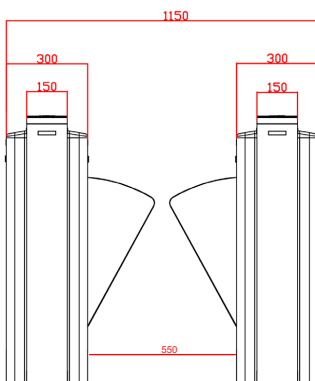

Technical Specification

Dimension	1200*300*980mm
Integration	Face, Finger, Card, PIN & QR
Housing Material	SUS201, Tempered Glass, Acrylic
Passage Width	550mm
Mechanism	24V DC Brushless Motor
Protection Level	IP52
Traffic Direction	Bi-Directional
Flow Rate	30-40 People/min
Infrared Sensor	3 Pairs
Power Consumption	40-70W
Power Supply	220V±10% 50Hz
Operating Temperature	-15°C to +70°C
Operating Humidity	0%~95% No Condensation

Dimension Drawing

Head Office : D-162, Okhla Industrial Area Phase I,
New Delhi, 110020.

Global Presence: Dubai, Saudi Arabia, Nigeria

Phone : +91-95999-53923

Sales : sales@timewatchindia.com

Support : helpdesk@timewatchindia.com

Disclaimer : All pictures shown are for illustration purposes only. The actual product and color may vary due to product enhancement. The brief specification is mentioned and may change without prior notice. Please consult us before placing any order.